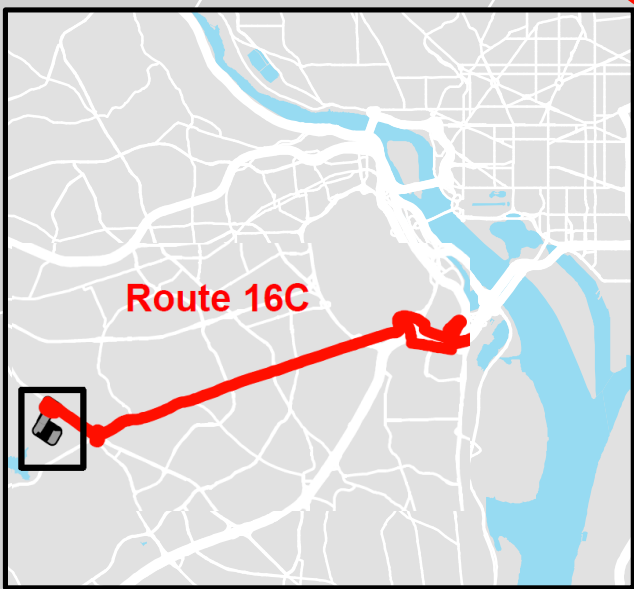

# Metrobus Snow Detour Map

**16C**

Columbia Pike Line

LIGHT SNOW DETOUR

**Legend**

-  Rt 16C
-  Not Served During Snow