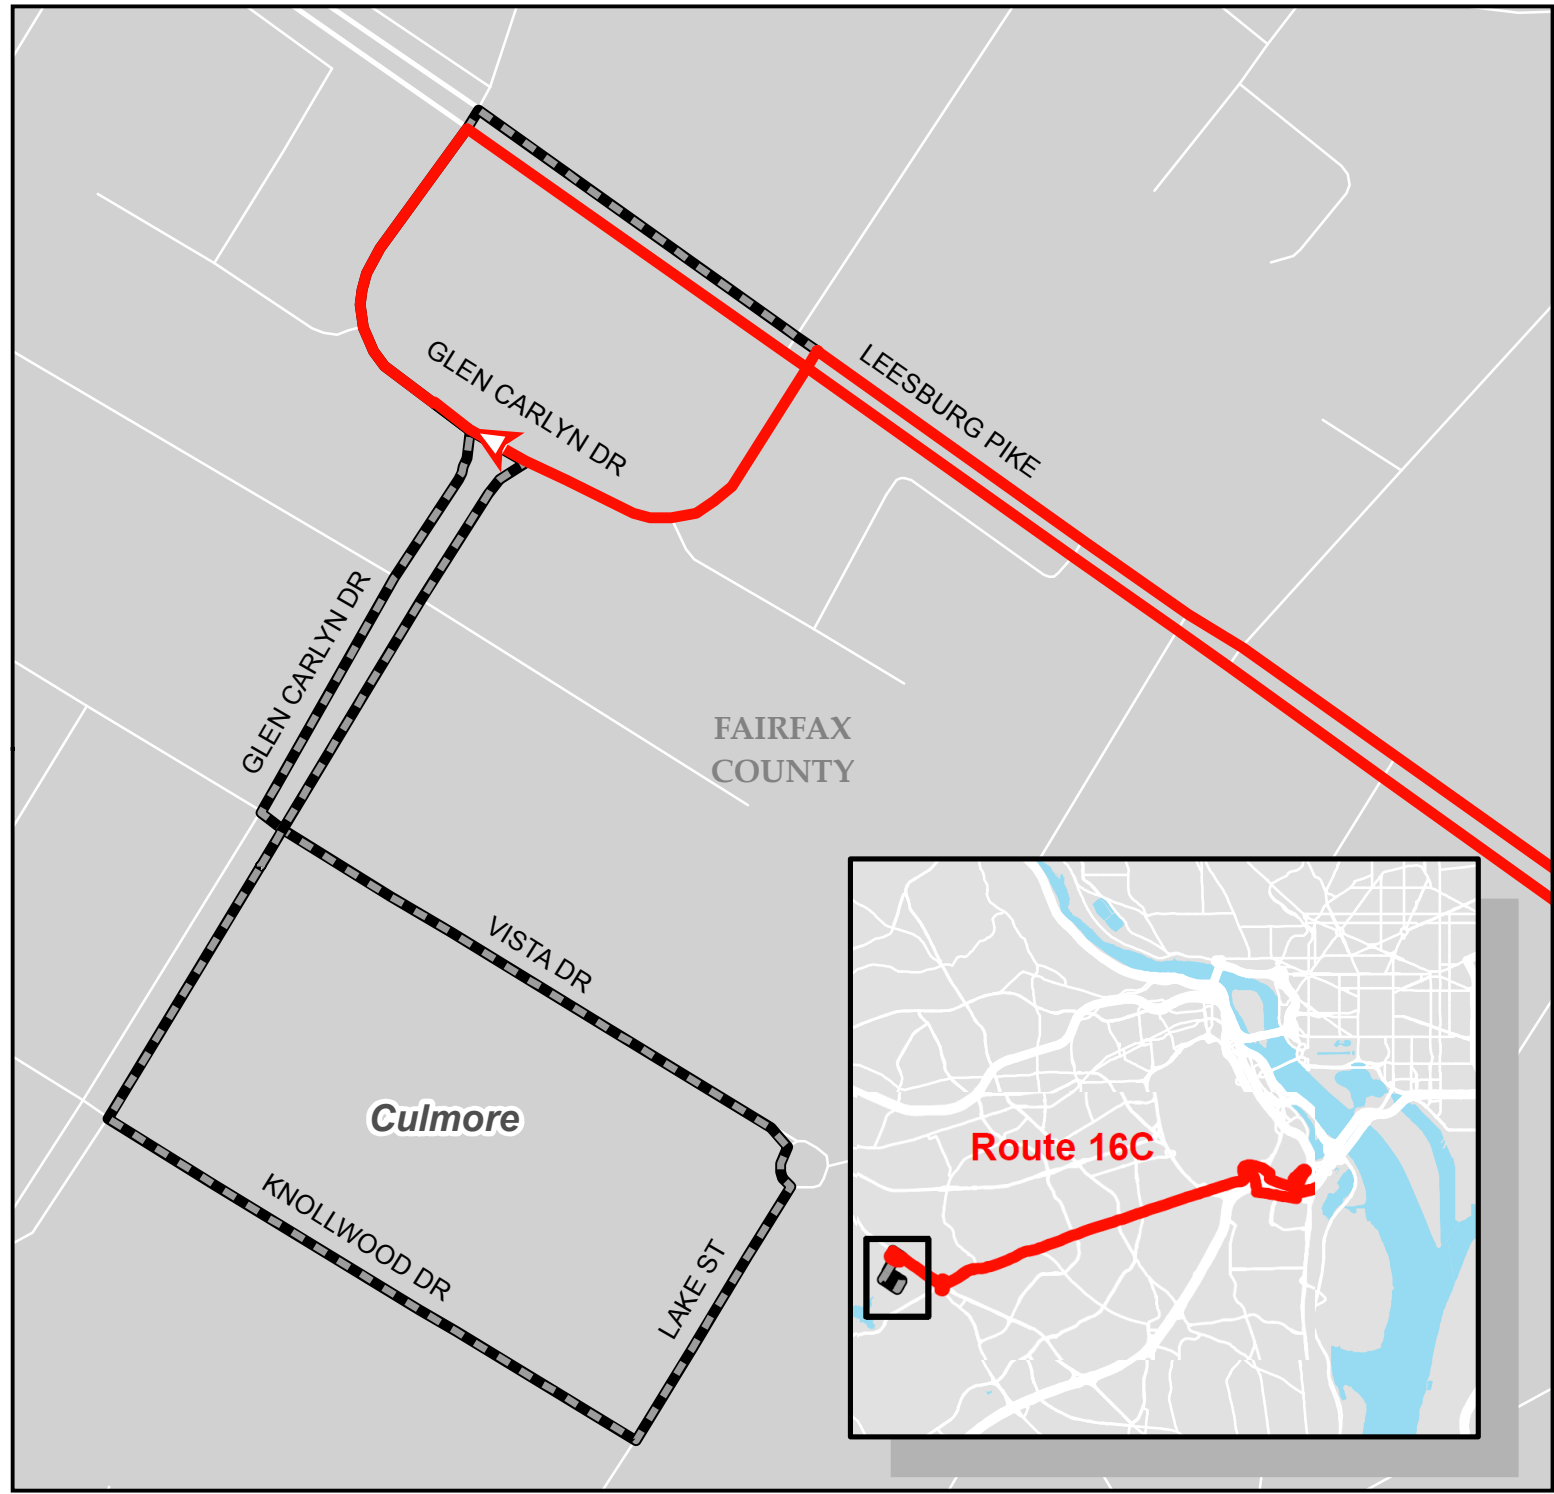

# Metrobus Snow Detour Map

**16C**

Columbia Pike Line

LIGHT SNOW DETOUR

**Legend**

-  Rt 16C
-  Not Served During Snow